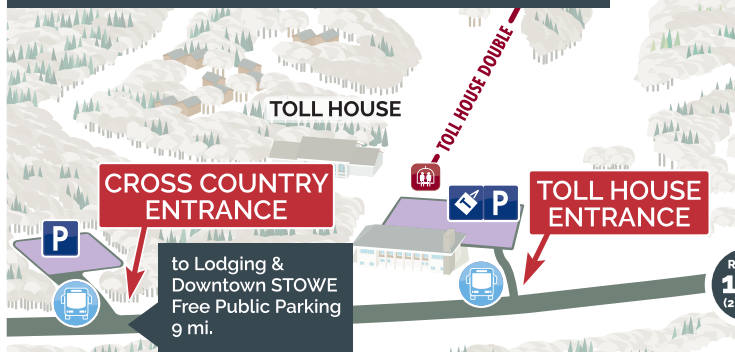

## Winter 2022-23 Arrival Map

Ride the free GMT Mountain Road Shuttle & get real time info on *transit app*

**FREE PARKING**

**PAID PARKING**

FRIDAY-SUNDAY and HOLIDAYS - ONLY

**PREMIUM PAID PARKING**

SPRUCE PEAK PREMIUM PARKING IS NOT  
MANAGED BY STOWE MOUNTAIN RESORT