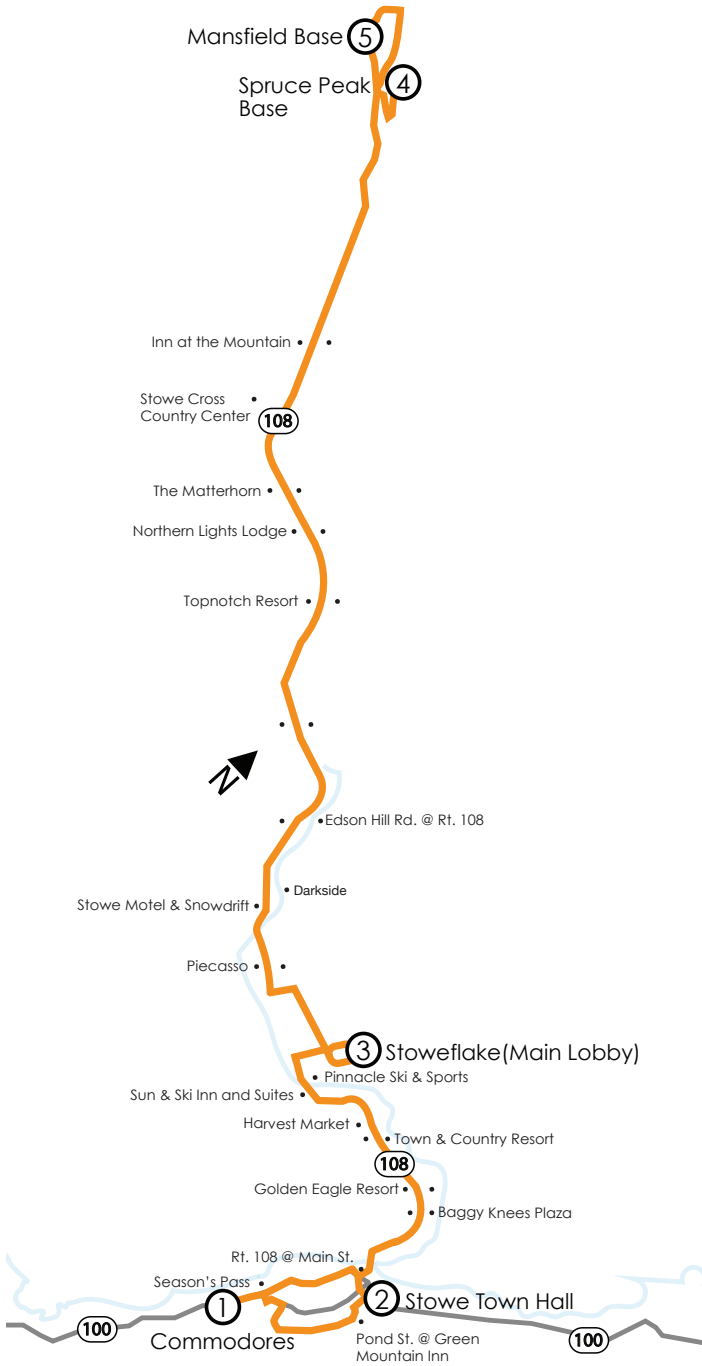

# MOUNTAIN ROAD SHUTTLE

Dates of Operation: March 18, 2020 - March 31, 2020

Monday - Sunday

UPHILL

DOWNHILL

	Commodores 1	Stowe Town Hall 2	Stoweflake (Main Lobby) 3	Spruce Peak Base 4	Mansfield Base 5		Spruce Peak Base 4	Mansfield Base 5	Stoweflake (Main Lobby) 3	Rt. 108 @ Main St. 2	Commodores 1
	6:30	6:34	6:41	6:56	7:00		6:56	7:00	7:15	7:22	7:30
	7:30	7:34	7:41	7:56	8:00		7:56	8:00	8:15	8:22	8:30
	8:30	8:34	8:41	8:56	9:00		8:56	9:00	9:15	9:22	9:30
	9:30	9:34	9:41	9:56	10:00		9:56	10:00	10:15	10:22	10:30
	10:30	10:34	10:41	10:56	11:00		10:56	11:00	11:15	11:22	11:30
AM	11:30	11:34	11:41	11:56	12:00		11:56	12:00	12:15	12:22	12:30
PM	12:30	12:34	12:41	12:56	1:00		12:56	1:00	1:15	1:22	1:30
	1:30	1:34	1:41	1:56	2:00		1:56	2:00	2:15	2:22	2:30
	2:30	2:34	2:41	2:56	3:00		2:56	3:00	3:15	3:22	3:30
	3:30	3:34	3:41	3:56	4:00		3:56	4:00	4:15	4:22	4:30
	4:30	4:34	4:41	4:56	5:00		4:56	5:00	5:15	5:22	5:30
	5:30	5:34	5:41	5:56	6:00		5:56	6:00	6:15	6:22	6:30

Public Parking is available at Stowe Elementary, Stowe Town Hall, and Weeks Hill Road @ Route 108.

For live parking conditions at the mountain, please follow @StoweMtAlerts on Twitter.

The Transit App is a real-time bus locator and trip planning tool. Use this all-in-one app to get upcoming departure times for nearby lines and plan your trip across multiple routes.

Scan the QR code to download the Transit app to your Smartphone.